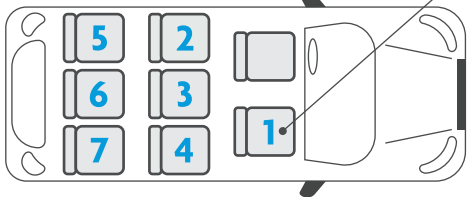

 UPPAbaby
MESA
i-SIZE™

BASE

CAR FITTING LIST

MESA i-SIZE

i-SIZE R129

40-78 cm | = 0-13 kg

UK SEATING POSITIONS

EU SEATING POSITIONS