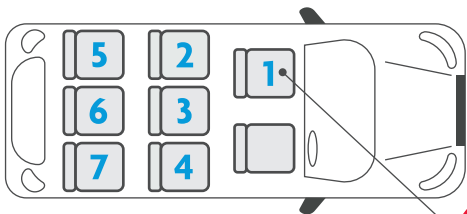

 UPPAbaby
MESA
i-SIZE™

BASE

CAR FITTING LIST

MESA i-SIZE

i-SIZE R129

40-78 cm | = 0-13 kg

UK SEATING POSITIONS

EU SEATING POSITIONS